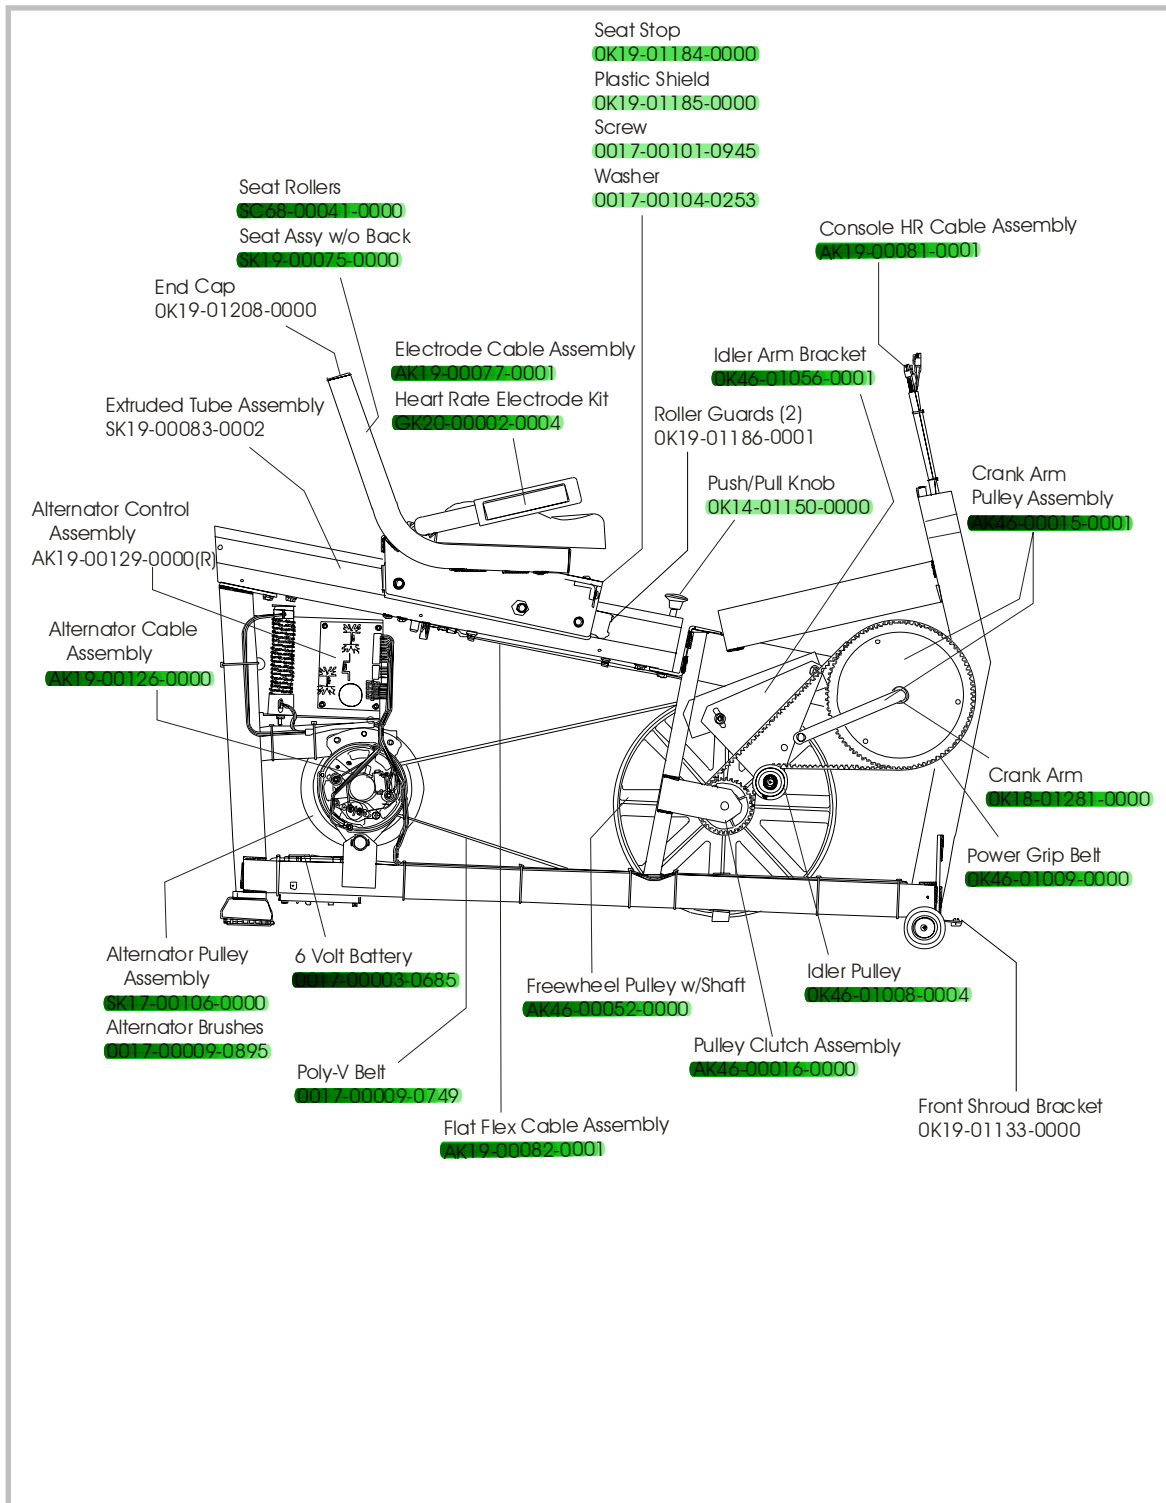

LC-9500RHR (BELT)
Exercise Bike

GK19-00022-XXXX
SN: 624330 & up (domestic only)

LC-9500RHR (BELT)
Exercise Bike

GK19-00022-XXXX
SN: 624330 & up (domestic only)

LC-9500RHR (BELT)
Exercise Bike

GK19-00022-XXXX
SN: 624330 & up (domestic only)