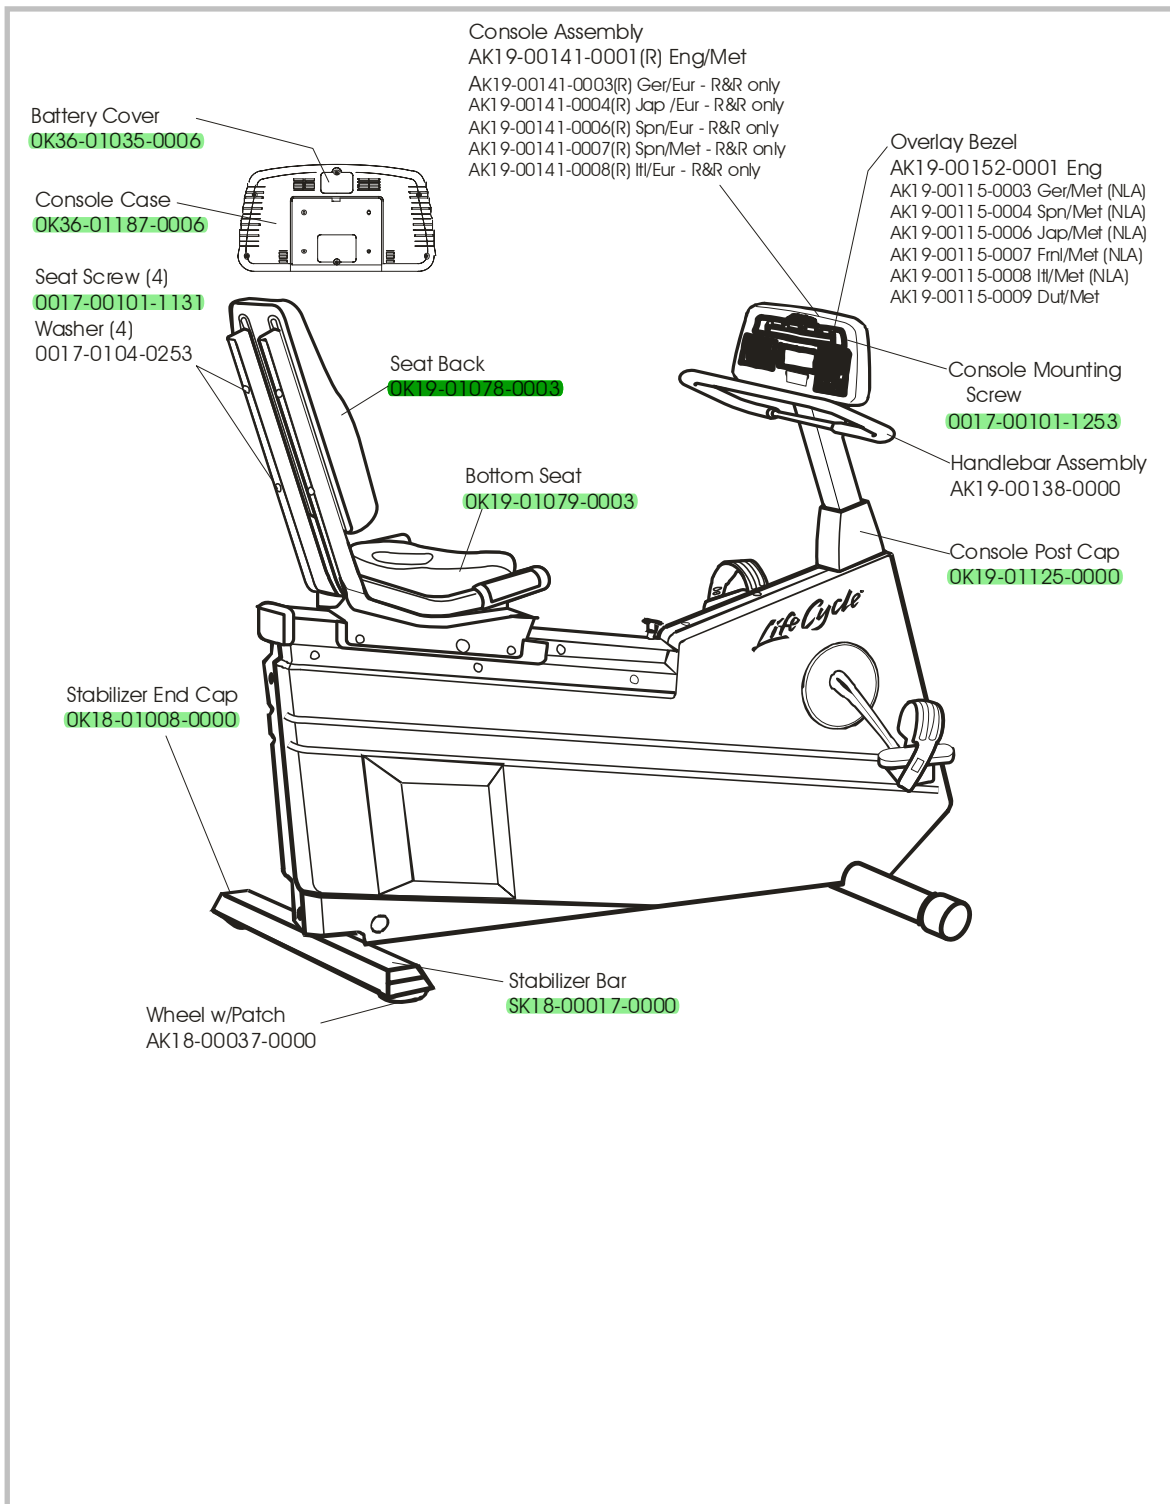

LC-9500RHR (BELT)
Exercise Bike

GK19-00022-XXXX
SN: 624330 & up (domestic only)

LC-9500RHR (BELT)
Exercise Bike

GK19-00022-XXXX
SN: 624330 & up (domestic only)

LC-9500RHR (BELT)
Exercise Bike

GK19-00022-XXXX
SN: 624330 & up (domestic only)