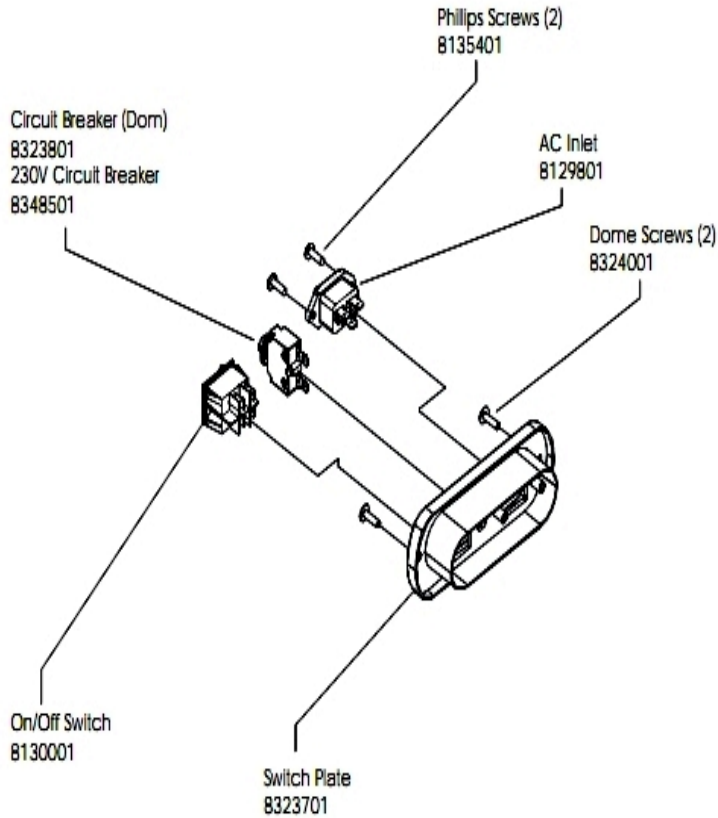

Drive Motor, Lift Motor and Motor Controller Assembly

Ref #	Part Number	Qty	Description
-	8168501	1	Assembly, Motor 3.0HP, 230V CW-HEAM005945
-	8343701	2	Screw; CSL Pan, T3 - HEAM006170
-	8343801	1	Screw, CSL M4-HEAM006574
-	8130101	1	Washer, Star - HEAM003295
-	8137001	4	SLEEVE, SCREW, CU - HEAM003853
-	8129401	1	Bolt, HEX M10X50 - HEAM004240
-	8324201	2	Screw; HEX, T3 - HEAM006165
-	8324301	1	Screw; HEX, T3 - 8324201
-	8324401	2	Cap; Tube, T3 - HEAM006209
-	8124901	1	Washer, Star - HEAM003606
-	8129201	1	Nut, HEX, Nylon M10X9.5 - HEAM004242
-	8129301	1	Washer, Flat - HEAM003590
-	7953101	1	Cable Assembly, Opto Sensor
-	8130401	1	Weldment, Bracket, Motor - HEAS006057
-	8301101	1	Motor Controller, 120V
-	8125001	1	Washer, Flat - HEAM003587
-	8126301	4	Screw, HXW 8X14 - HEAM005897
-	3230001	1	OPTO, Sensor
-	8136701	4	Screw, PHI PAN M3X6 - HEAM004462
-	8324101	1	Actuator, Linear, 110V - HEAS006246
-	8173601	2	Washer, Spring - HEAM004297

Ref #	Part Number	Qty	Description
-	8130501	1	Assembly, Motor 3.0HP, 120V M005726, #3579

Handlebar and Horizontal Bar

Ref #	Part Number	Qty	Description
-	8127701	2	Screw, HXS PAN 6X15 - HEAM003378
-	8173701	1	Screw, Bar, Horizontal - HEAM005942
-	8343501	2	Assembly; Bar Handle, T3 - HEAS006244
-	8325401	1	BAR, HORIZONTAL, BRIDGE
-	8133301	2	Cap, Handlebar End - HEAM005763
-	8292001	2	Sensor; Contact, T3 - HEAS006303
-	8336901	1	Grip; Foam Horizontal Bar, Left, T3 - HEAM006293
-	8337001	1	Grip; Foam Horizontal Bar, Right, T3 - HEAM006294
-	8131201	4	Screw, PHL PAN M4X20 - HEAM003406

On/Off Switch, Circuit Breaker, AC Inlet and Line Cords

Ref #	Part Number	Qty	Description
-	8174701	1	Line Cord, U.S. - HEAM005096
-	8130001	1	Switch, Power - HEAM006157
-	8323801	1	Breaker; Circuit, T3 - HEAM003149
-	8323701	1	Plate; Switch, T3 - HEAM006210
-	8135401	2	Screw, PHI PAN 4X15 - HEAM003405
-	8129801	1	INLET, AC - HEAM003150
-	8324001	2	Screw, Domestic-HEAM006575