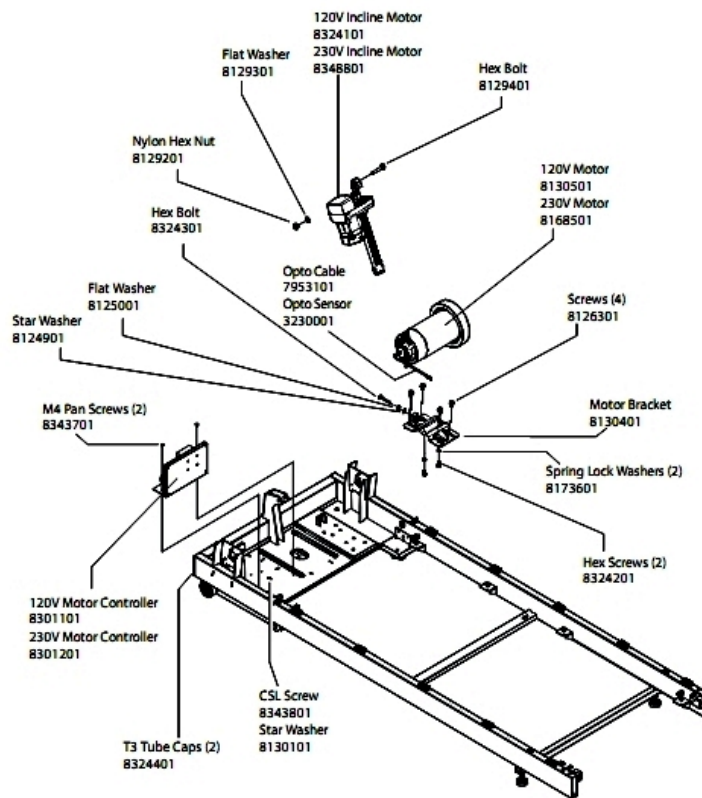

Drive Motor, Lift Motor and Motor Controller Assembly

Ref #	Part Number	Qty	Description
-	8168501	1	Assembly, Motor 3.0HP, 230V CW-HEAM005945
-	8343701	2	Screw; CSL Pan, T3 - HEAM006170
-	8343801	1	Screw, CSL M4-HEAM006574
-	8130101	1	Washer, Star - HEAM003295
-	8137001	4	SLEEVE, SCREW, CU - HEAM003853
-	8129401	1	Bolt, HEX M10X50 - HEAM004240
-	8324201	2	Screw; HEX, T3 - HEAM006165
-	8324301	1	Screw; HEX, T3 - 8324201
-	8324401	2	Cap; Tube, T3 - HEAM006209
-	8124901	1	Washer, Star - HEAM003606
-	8129201	1	Nut, HEX, Nylon M10X9.5 - HEAM004242
-	8129301	1	Washer, Flat - HEAM003590
-	7953101	1	Cable Assembly, Opto Sensor
-	8130401	1	Weldment, Bracket, Motor - HEAS006057
-	8301101	1	Motor Controller, 120V
-	8125001	1	Washer, Flat - HEAM003587
-	8126301	4	Screw, HXW 8X14 - HEAM005897
-	3230001	1	OPTO, Sensor
-	8136701	4	Screw, PHI PAN M3X6 - HEAM004462
-	8324101	1	Actuator, Linear, 110V - HEAS006246
-	8173601	2	Washer, Spring - HEAM004297