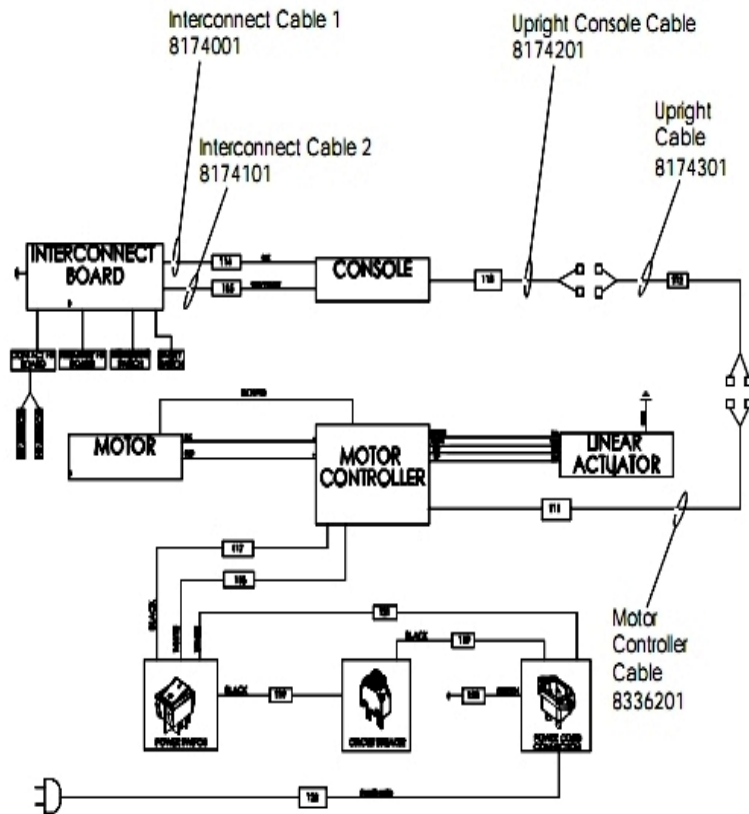

On/Off Switch, Circuit Breaker, AC Inlet and Line Cords

Ref #	Part Number	Qty	Description
-	8174701	1	Line Cord, U.S. - HEAM005096
-	8130001	1	Switch, Power - HEAM006157
-	8323801	1	Breaker; Circuit, T3 - HEAM003149
-	8323701	1	Plate; Switch, T3 - HEAM006210
-	8135401	2	Screw, PHI PAN 4X15 - HEAM003405
-	8129801	1	INLET, AC - HEAM003150
-	8324001	2	Screw, Domestic-HEAM006575

Transport Wheels and Lift Frame Hardware

Ref #	Part Number	Qty	Description
-	8324501	1	Screw, HEX-HEAM005287
-	8323501	1	Washer; Star, T3 - HEAM006239
-	8323201	1	Screw; HEX, T3 - HEAM006235
-	8323301	1	Washer; Plastic, T3 - HEAM006237
-	8322501	2	Nut; Push, T3 - HEAM006222
-	8322401	4	Cap; Tube, T3 - HEAM006223
-	8129201	1	Nut, HEX, Nylon M10X9.5 - HEAM004242
-	8129301	1	Washer, Flat - HEAM003590
-	8323601	1	Nut; Nylock, T3 - HEAM006240
-	8123901	2	Wheel, Moving - HEAM003823
-	8323401	1	Washer; Flat, T3 - HEAM004319

Uprights

Ref #	Part Number	Qty	Description
-	8630701	1	Kit, Upright Replacement, Right, T3 - HEAX000476
-	8326101	6	Screw, Domestic- HEAM005933
-	8292101	1	Hardware Bag, F3 HEAX000346
-	8134101	12	Washer Star - HEAM004037
-	8133701	6	Screw, HXS Pan 8X60 - HEAM005876
-	8630601	1	Kit, Upright Replacement, Left, T3 - HEAX000477
-	8134001	3	Screw, HXS PAN 8X25 - HEAM005790

Wiring Diagram

Ref #	Part Number	Qty	Description
-	8174201	1	Cable, Console, Upright 63528 - HEAM005934
-	8336201	1	Cable; Motor-Control, Upright, T3 - HEAM006241
-	8174101	1	Cable2, Console, Interconnect, HEAM005939
-	8174001	1	Cable1, Console, Interconnect 63531- HEAM005938
-	8174301	1	Cable, Upright 63529 - HEAM005935