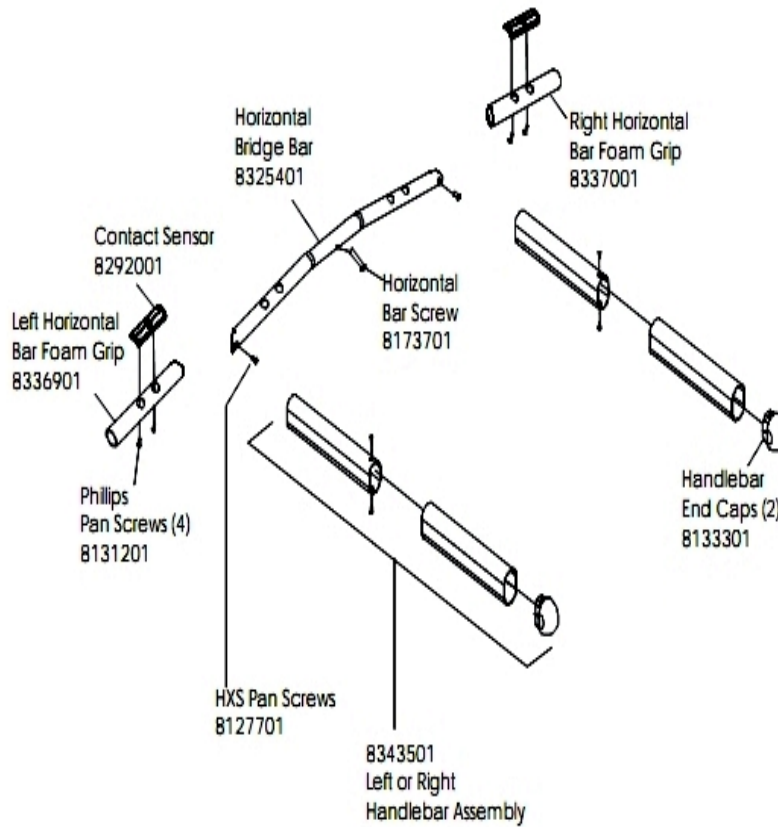

Handlebar and Horizontal Bar

Ref #	Part Number	Qty	Description
-	8127701	2	Screw, HXS PAN 6X15 - HEAM003378
-	8173701	1	Screw, Bar, Horizontal - HEAM005942
-	8343501	2	Assembly; Bar Handle, T3 - HEAS006244
-	8325401	1	BAR, HORIZONTAL, BRIDGE
-	8133301	2	Cap, Handlebar End - HEAM005763
-	8292001	2	Sensor; Contact, T3 - HEAS006303
-	8336901	1	Grip; Foam Horizontal Bar, Left, T3 - HEAM006293
-	8337001	1	Grip; Foam Horizontal Bar, Right, T3 - HEAM006294
-	8131201	4	Screw, PHL PAN M4X20 - HEAM003406