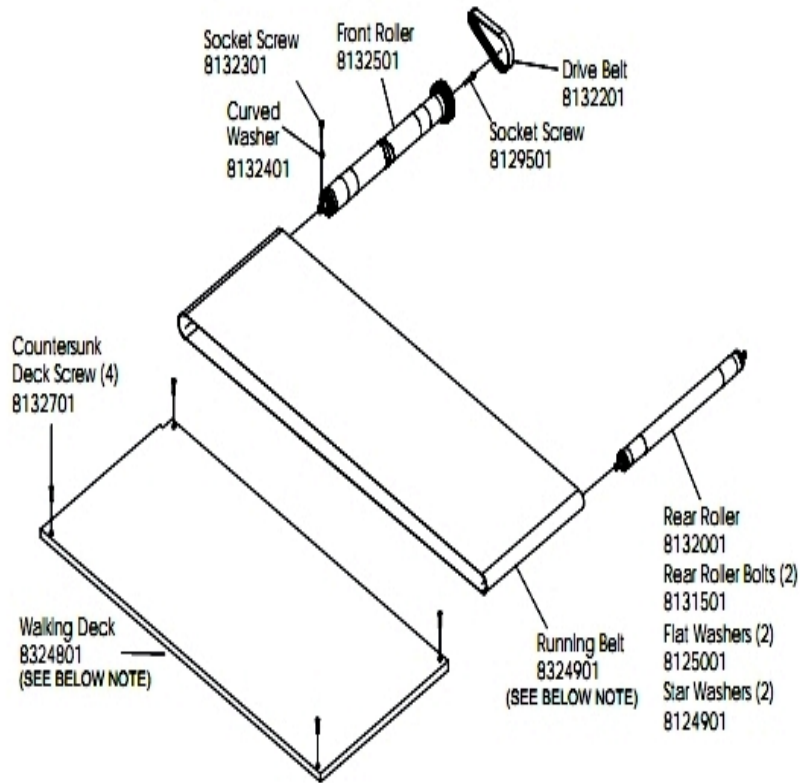

Striding Belt, Deck and Rollers

Ref #	Part Number	Qty	Description
-	8132701	4	Screw, HXS Countersunk M6X25 - HEAM005944
-	8132501	1	Roller, Front - HEAS006858
-	8132301	1	Screw, HXS SOC M8X30 - HEAM003363
-	8132201	1	Belt, Drive - HEAM005812
-	8131501	2	Screw, HXS SOC M8X65 - HEAM003368
-	8125001	2	Washer, Flat - HEAM003587
-	8129501	1	Screw, HXS SOC M8X40 - HEAM003364
-	8132401	1	Washer, Curved - HEAM003608
-	8132001	1	Roller, Rear - HEAS006859
-	8324801	1	Deck; Walking, T3-HEAM006206
-	8124901	2	Washer, Star - HEAM003606
-	8324901	1	Belt; Running T3 - HEAM006205