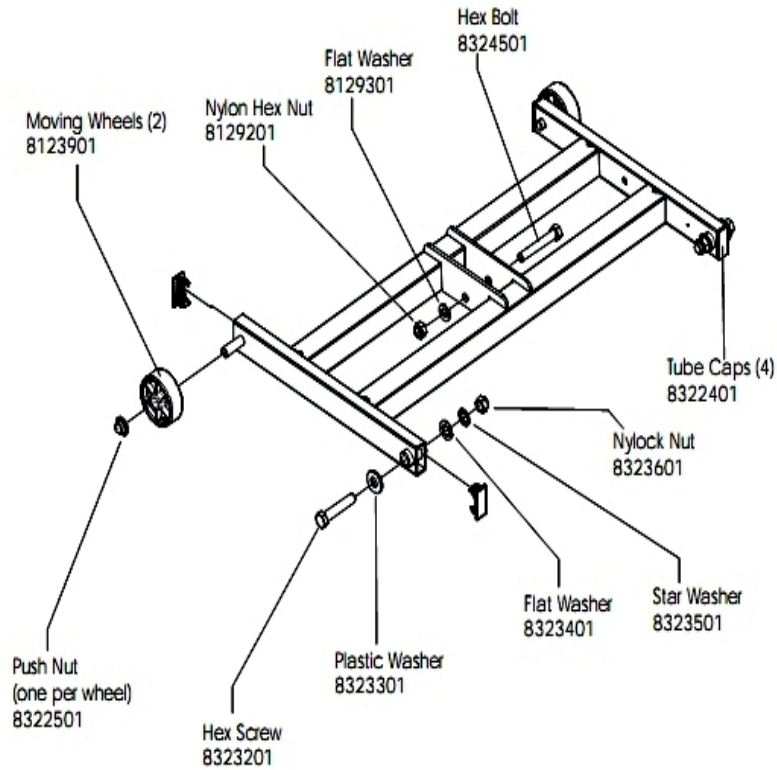

Transport Wheels and Lift Frame Hardware

Ref #	Part Number	Qty	Description
-	8324501	1	Screw, HEX-HEAM005287
-	8323501	1	Washer; Star, T3 - HEAM006239
-	8323201	1	Screw; HEX, T3 - HEAM006235
-	8323301	1	Washer; Plastic, T3 - HEAM006237
-	8322501	2	Nut; Push, T3 - HEAM006222
-	8322401	4	Cap; Tube, T3 - HEAM006223
-	8129201	1	Nut, HEX, Nylon M10X9.5 - HEAM004242
-	8129301	1	Washer, Flat - HEAM003590
-	8323601	1	Nut; Nylock, T3 - HEAM006240
-	8123901	2	Wheel, Moving - HEAM003823
-	8323401	1	Washer; Flat, T3 - HEAM004319