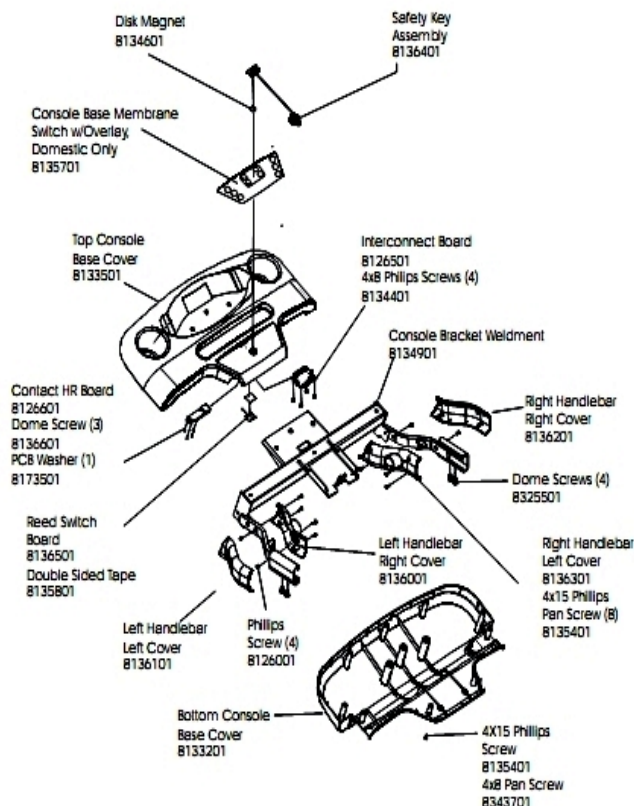

T3 Treadmill Base

T3-XX00-0102

Parts Manual

8/21/2020 8:25:54 AM

Table of Contents

[Cables and Miscellaneous.....](#)3
[Console.....](#)4
[Console Bracket Assembly and Covers.....](#)5
[Deck Springs and Side Extrusion brackets.....](#)6
[Drive Motor, Lift Motor and Motor Controller Assembly.....](#)7
[Handlebar and Horizontal Bar.....](#)9
[Motor Cover, Extrusions and End Caps.....](#)10
[On/Off Switch, Circuit Breaker, AC Inlet and Line Cords.....](#)11
[Striding Belt, Deck and Rollers.....](#)12
[Transport Wheels and Lift Frame Hardware.....](#)13
[Uprights.....](#)14
[Wiring Diagram.....](#)15

Console

Ref #	Part Number	Qty	Description
-	8134001	1	Screw, HXS PAN 8X25 - HEAM005790

Console Bracket Assembly and Covers

Ref #	Part Number	Qty	Description
-	8136201	1	Right Cover, Bar, Handle, R - HEAM005750
-	8136401	1	Assembly, Safety Key - HEAS006028
-	8136601	3	Screw, CSL Pan 2X6 - HEAM006072
-	8135401	9	Screw, PHI PAN 4X15 - HEAM003405
-	8325501	4	Screw, Domestic- HEAM006076
-	8136001	1	Right Cover, Bar, Handle, L - HEAM005747
-	8126501	1	Board, Interconnect M005755
-	8126001	4	Screw, PHI PAN M4X10 - HEAM003995
-	8134401	4	Screw, PHI PAN 4X8 - HEAM003403
-	8343701	1	Screw; CSL Pan, T3 - HEAM006170
-	8133501	1	Cover, Base, Console, Top - HEAM005746
-	8759501	1	Switch, Membrane, HEAO007113
-	8126601	1	Board, HR, Contact M005728
-	8173501	1	Washer, Printed Circuit Board, Contact HR - HEAM00
-	8133201	1	Cover, Base, Console, Bottom - HEAM005745
-	8136101	1	Left Cover, Bar, Handle, L - HEAM005748
-	8136501	1	Board, Reed Switch M005756
-	8134901	1	Weldment, Bracket, Console - HEAS006026
-	8136301	1	Left Cover, Bar, Handle, R - HEAM005749
-	8134601	1	Disk, Magnet - HEAM005755
-	8135801	1	Tape, Double Sided - HEAM007417