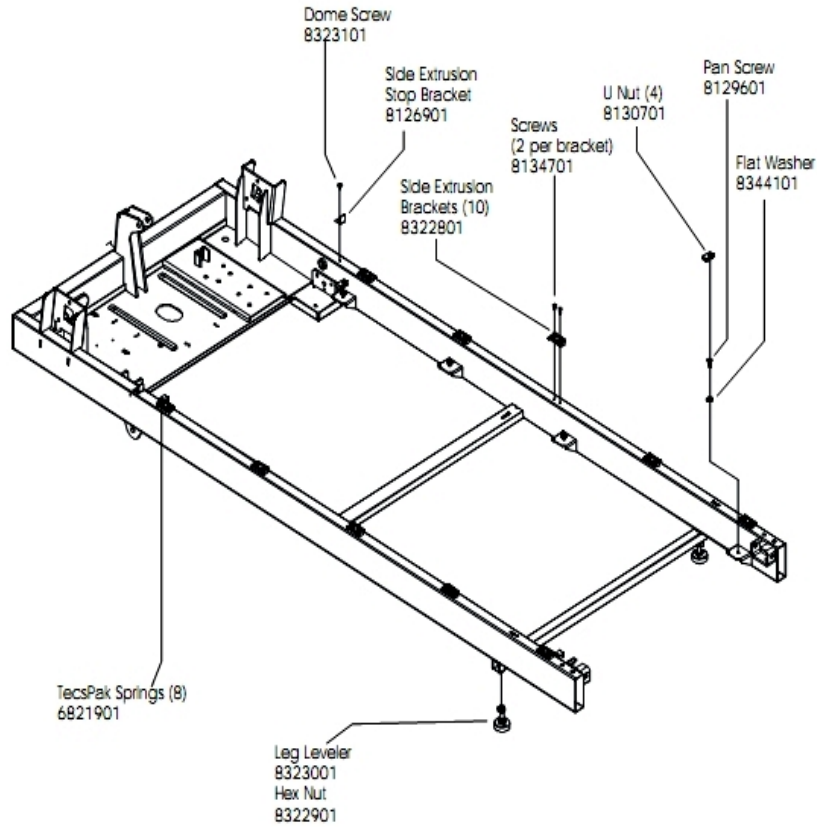

Console

Ref #	Part Number	Qty	Description
-	8134001	1	Screw, HXS PAN 8X25 - HEAM005790

Console Bracket Assembly and Covers

Ref #	Part Number	Qty	Description
-	8136201	1	Right Cover, Bar, Handle, R - HEAM005750
-	8136401	1	Assembly, Safety Key - HEAS006028
-	8136601	3	Screw, CSL Pan 2X6 - HEAM006072
-	8135401	9	Screw, PHI PAN 4X15 - HEAM003405
-	8325501	4	Screw, Domestic- HEAM006076
-	8136001	1	Right Cover, Bar, Handle, L - HEAM005747
-	8126501	1	Board, Interconnect M005755
-	8126001	4	Screw, PHI PAN M4X10 - HEAM003995
-	8134401	4	Screw, PHI PAN 4X8 - HEAM003403
-	8343701	1	Screw; CSL Pan, T3 - HEAM006170
-	8133501	1	Cover, Base, Console, Top - HEAM005746
-	8759501	1	Switch, Membrane, HEAO007113
-	8126601	1	Board, HR, Contact M005728
-	8173501	1	Washer, Printed Circuit Board, Contact HR - HEAM00
-	8133201	1	Cover, Base, Console, Bottom - HEAM005745
-	8136101	1	Left Cover, Bar, Handle, L - HEAM005748
-	8136501	1	Board, Reed Switch M005756
-	8134901	1	Weldment, Bracket, Console - HEAS006026
-	8136301	1	Left Cover, Bar, Handle, R - HEAM005749
-	8134601	1	Disk, Magnet - HEAM005755
-	8135801	1	Tape, Double Sided - HEAM007417

Deck Springs and Side Extrusion brackets

Ref #	Part Number	Qty	Description
-	8134701	20	Screw, PHI Countersunk - HEAM004912
-	8344101	1	Washer; Flat, T3 - HEAM004828
-	8130701	4	Nut, U, Deck - HEAM005824
-	8322801	10	Bracket, Extrusion, Side- HEAM006213
-	8323001	2	Leveler- HEAS006239
-	6821901	8	Spring, TECSPAC Black
-	8322901	2	Nut, HEX- HEAM006238
-	8126901	1	Bracket, Stopper, Side Landing - HEAM004184
-	8129601	1	Screw, CSL PAN 5X16 - HEAM004496
-	8323101	1	Screw; Domestic, T3 - HEAM006169