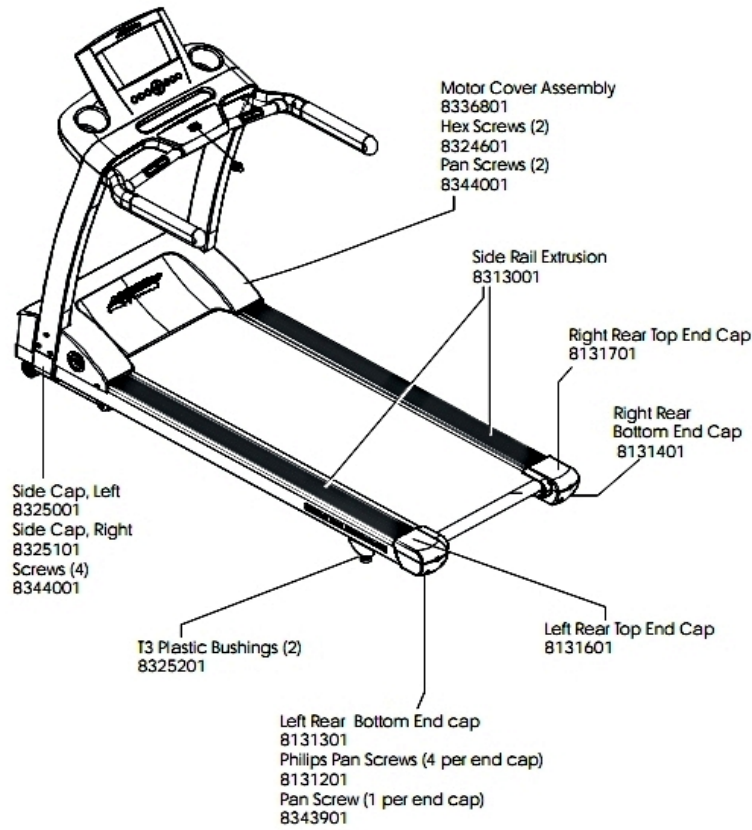

Motor Cover, Extrusions and End Caps

Ref #	Part Number	Qty	Description
-	8325201	2	Bushing; Plastic, T3 - HEAM006208
-	8131301	1	Cap, Frame, Main, Rear, Bottom, L - HEAM005820
-	8131401	1	Cap, Frame, Main, Rear, Bottom, R - HEAM005818
-	8324601	2	Screw; Domestic, T3 - HEAM006278
-	8131601	1	Cap, Frame, Main, Rear, Top, L - HEAM005821
-	8343901	2	Screw; CSL M6, T3 - HEAM006173
-	8313001	2	Extrusion, Side Rail- HEAM006204
-	8325001	1	Cap; Side L, T3 - HEAM006203
-	8325101	1	Cap; Side R, T3 - HEAM006207
-	8344001	6	Screw; CSL M5, T3 - HEAM006172
-	8131201	8	Screw, PHL PAN M4X20 - HEAM003406
-	8131701	1	Cap, Frame, Main, Rear, Top, R, - HEAM005819
-	9000501	1	ASSY MOTOR COVER T3 SDW X000845