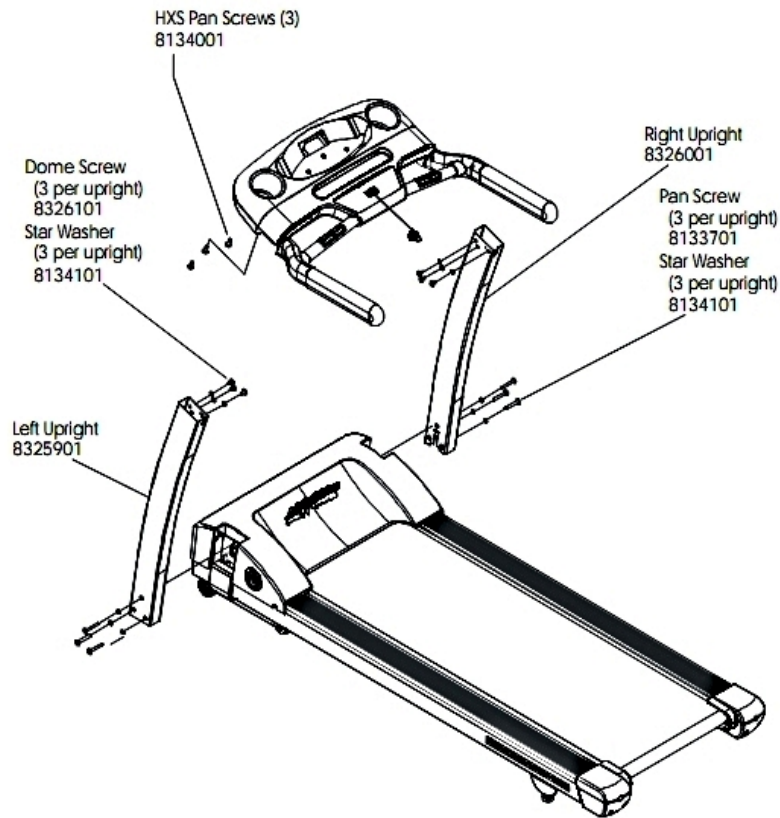

Uprights

Ref #	Part Number	Qty	Description
-	8630701	1	Kit, Upright Replacement, Right, T3 - HEAX000476
-	8326101	6	Screw, Domestic- HEAM005933
-	8292101	1	Hardware Bag, F3 HEAX000346
-	8134101	12	Washer Star - HEAM004037
-	8133701	6	Screw, HXS Pan 8X60 - HEAM005876
-	8630601	1	Kit, Upright Replacement, Left, T3 - HEAX000477
-	8134001	3	Screw, HXS PAN 8X25 - HEAM005790