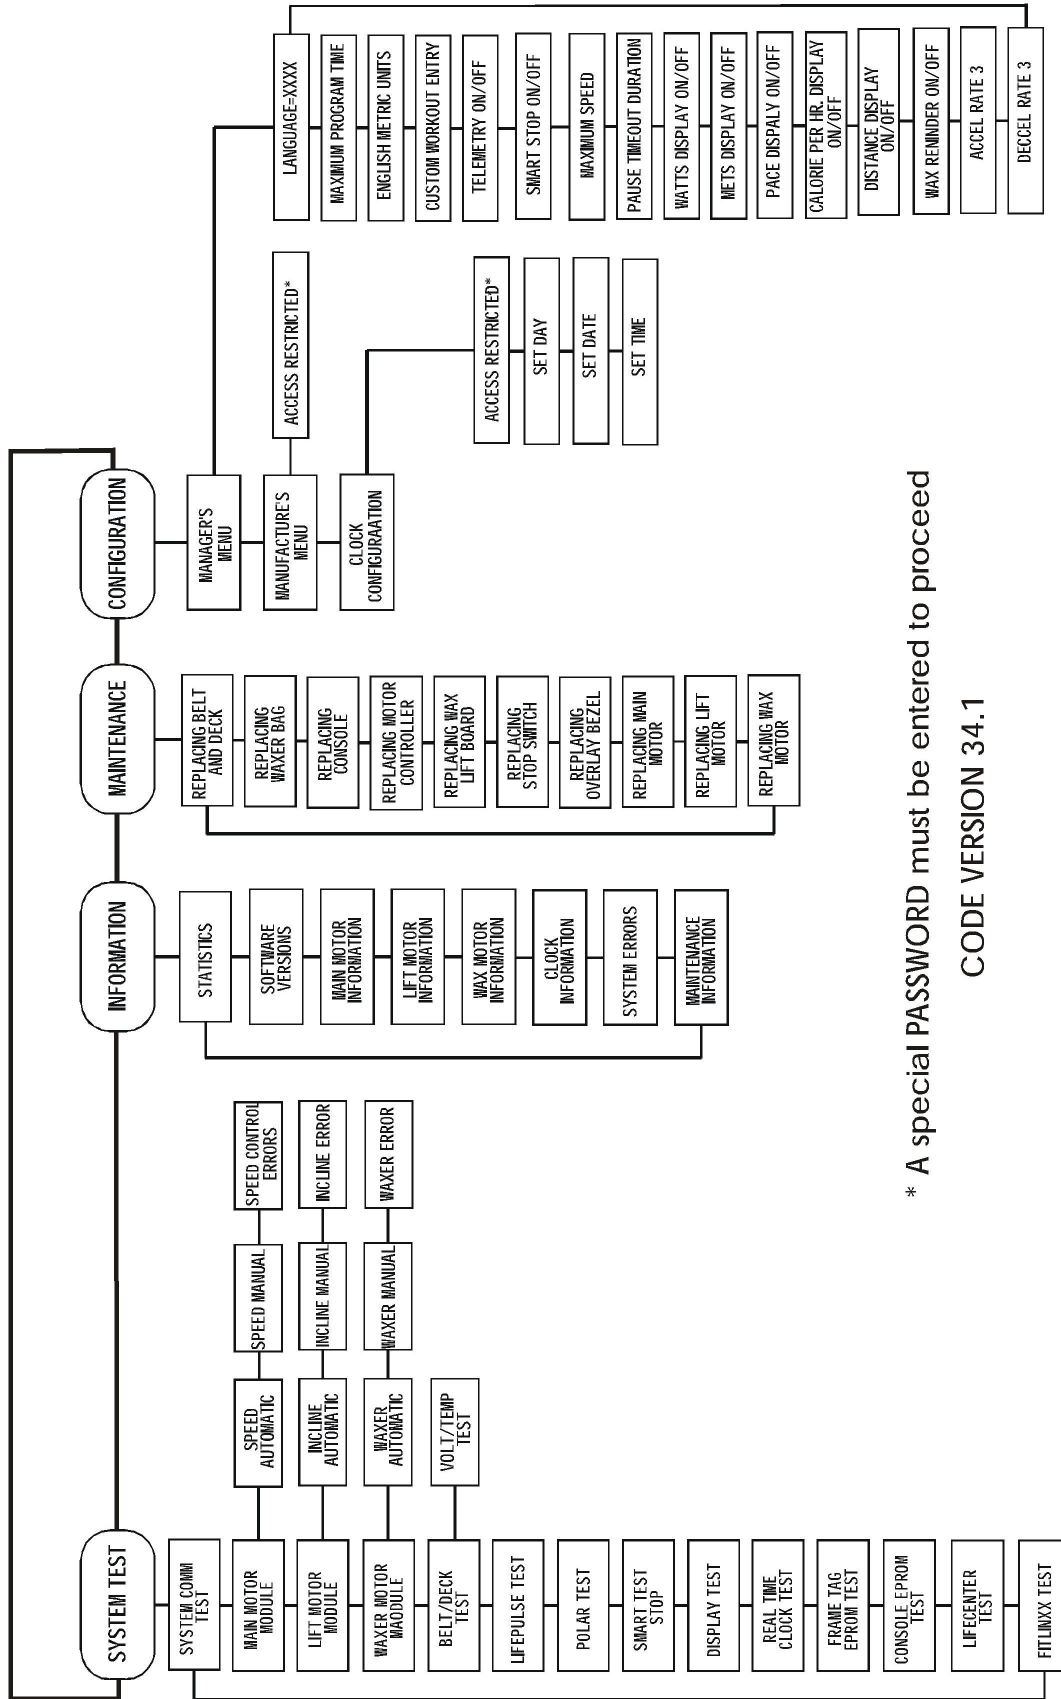

Life Fitness Models 9100, 9500HR, 9700HR, and 9700HR w/Decline Treadmills
DIAGNOSTICS: SUB-CATEGORIES

* A special PASSWORD must be entered to proceed
 CODE VERSION 34.1